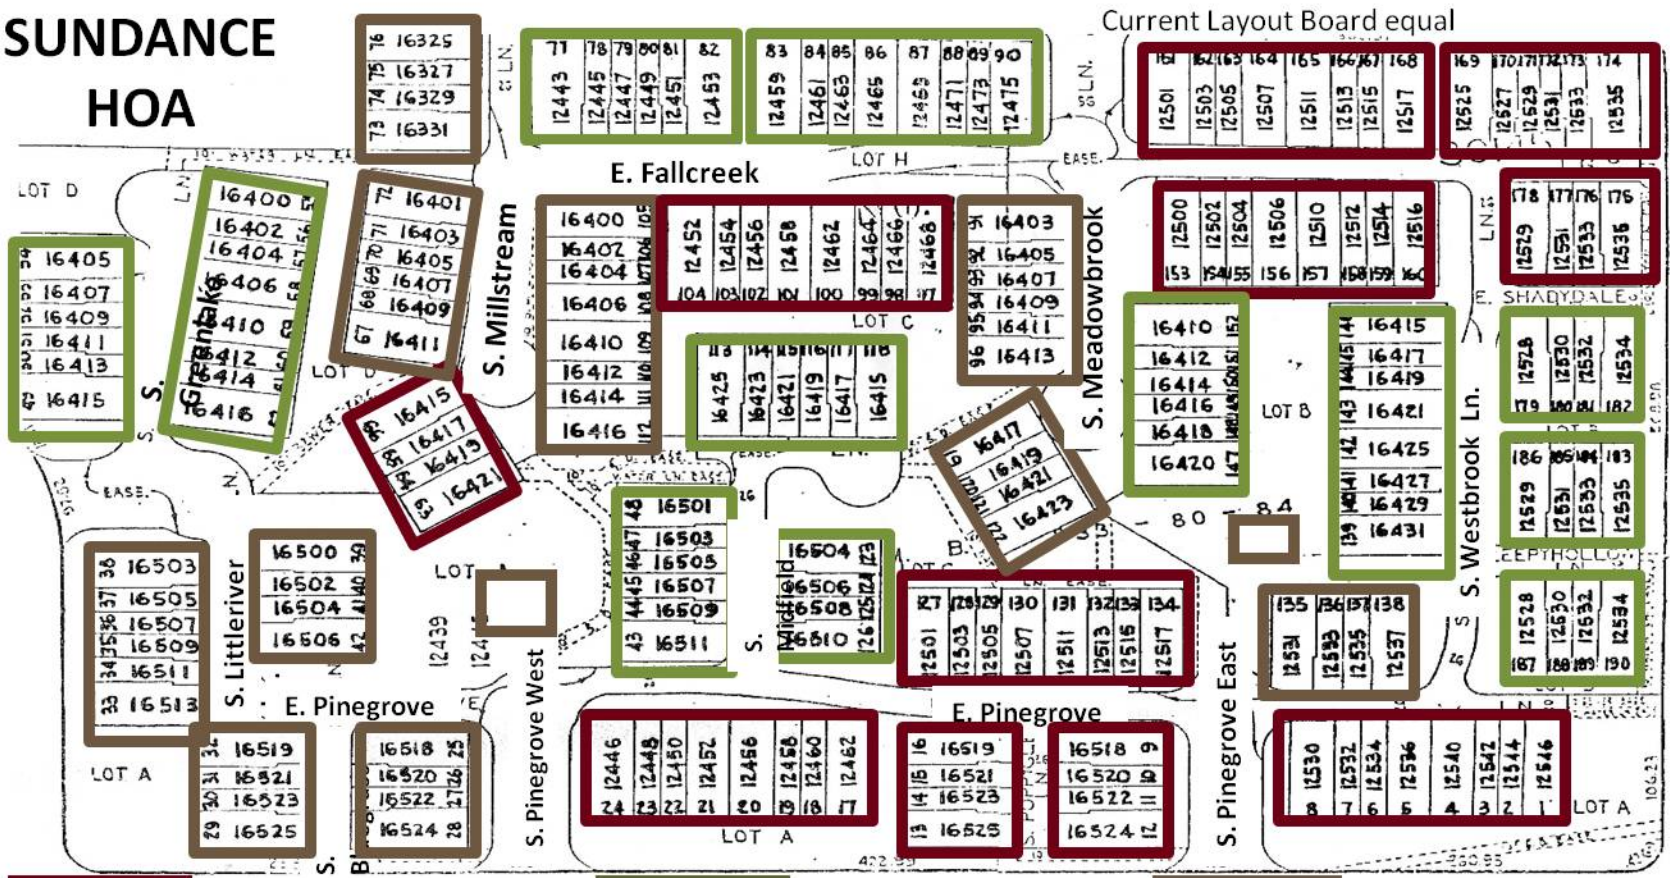

Wooden Garage Door Paint Color

VPF-27228 – White - Egg Shell Finish

Patio Cover Paint Color

VPF-27228 – White - Flat Finish

Woodcrete Gate Paint Color

**#8767 - Java n' Cream
Satin Finish**

Patio Gate Paint Color

SUNDANCE HOA

Current Layout Board equal

Scheme 1

- 11 Body/Stucco
Vista Historical Parsnip
- Body/Stucco
D/E 6215 Wooden Peg
- Fascia/Trim
Vista Historical Pettingill Sage
- Entry Doors
Vista 27 Merlot

Scheme 2